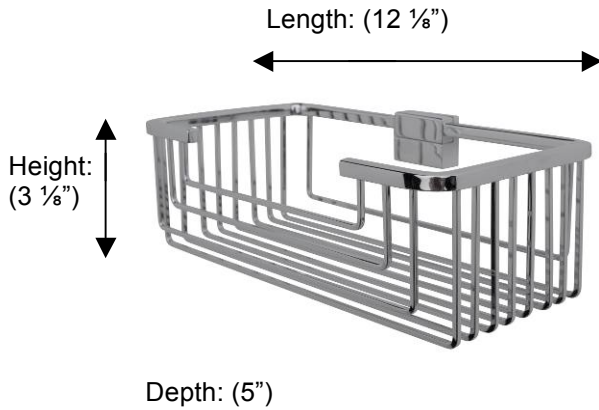

## 53646 Soap & Sponge Basket

**Description:**

Detachable soap & sponge basket, square profile, large, deep

**Finishes:**

-  CR – Chrome
-  PV – Polished Brass
-  UB – Unlacquered Brass
-  NI – Polished Nickel
-  ES – Satin Nickel
-  GD – Gold

**Material:**

Brass

**Method of Fixing:**

Direct to wall

Country of Origin:

Portugal